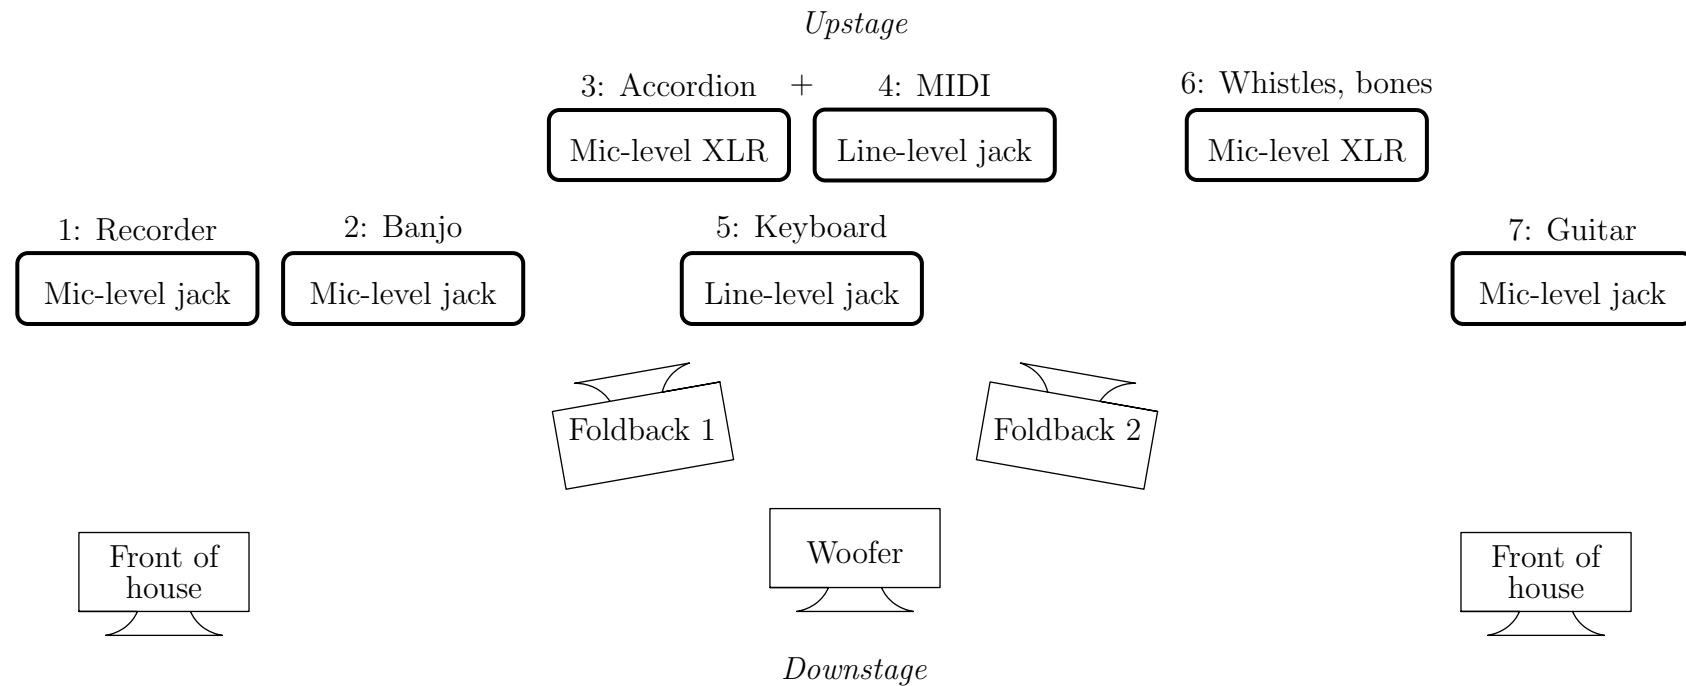

MOMENTUM PA setup

The two foldback speakers and the woofers each have their own dedicated mix, i.e. we do not use a crossover filter.

1	Thomas	Moeck descant recorders	Microvox Mini Swan mic and pre-amp	Mic-level jack
2	Thomas	Antoria 5-string banjo	Microvox M500 mic and pre-amp	Mic-level jack
3	Ali	Borsini 96-bass accordion	Shure SM58 mic	Mic-level XLR
4	Ali	Roland Sonic Cell module		Line-level jack
5	Ali	Nord Stage 2 keyboard		Line-level jack
6	Bill	Abell whistles	Shure SM58 mic	Mic-level XLR
7	Meg	Yamaha APX5NA acoustic-electric guitar	Fitted mic and pre-amp	Mic-level jack